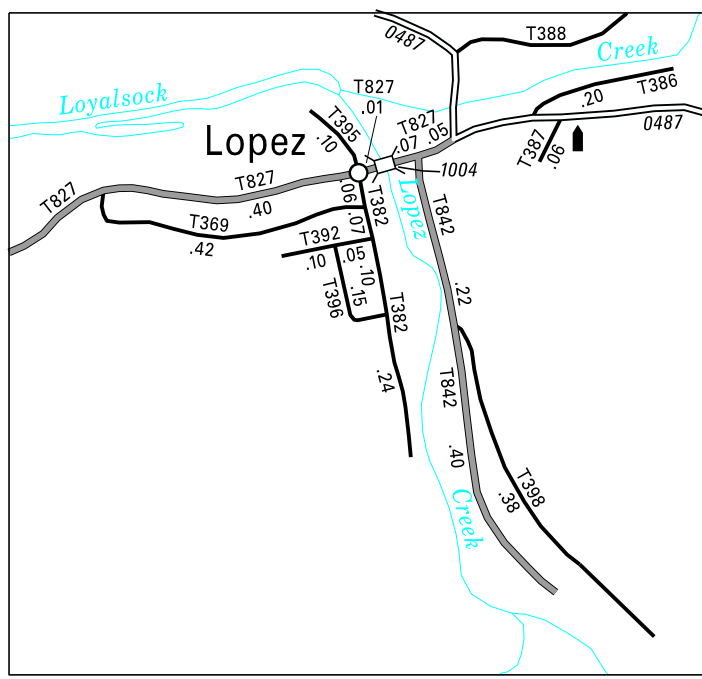

**LEGEND**

-  LIMITED ACCESS HIGHWAY
-  STATE ROUTE AND NUMBER
-  STATE MAINTAINED BRIDGE ON TOWNSHIP ROAD
-  TOWNSHIP ROAD, NUMBER AND SEGMENT LENGTH IN MILES
-  IMPASSABLE TOWNSHIP ROAD
-  TURNBACK TOWNSHIP ROAD
-  OTHER ROAD
-  RAILROAD (IN SERVICE)
-  RAILROAD ABANDONED (TRACK RETAINED)
-  STATE BOUNDARY
-  COUNTY BOUNDARY
-  TOWNSHIP BOUNDARY
-  CITY OR BOROUGH BOUNDARY
-  MUNICIPAL BUILDING
-  SPLIT MILEAGE BETWEEN MUNICIPALITIES

TOTAL MILES	
Township Road System	31.33*
State Highway System	17.83
Total	49.16

\* Includes ACT 32 Turnback Mileage of 12.78

3:1

**COLLEY  
SECOND CLASS TOWNSHIP MAP  
SULLIVAN COUNTY**

PREPARED BY THE  
**PENNSYLVANIA DEPARTMENT OF TRANSPORTATION**  
BUREAU OF PLANNING AND RESEARCH  
GEOGRAPHIC INFORMATION DIVISION

- 365 MUD RD
- 367 MATICHAK RD
- 369 LILAC LA
- 382 CHURCH ST
- 386 MILLERS RD
- 387 YAROSH RD
- 388 PIGEON CREEK RD
- 390 ROUSE POND RD
- 392 MAPLE ST
- 394 TELICH RD
- 395 FLAT ST
- 396 MAPLE TER
- 398 TURRELTOWN RD
- 409 HARRISON RD
- 410 SAXER RD
- 437 ROSEBERRY HILL RD
- 443 HOLLY HILL RD
- 478 CRAWFORD RD
- 482 STAR RD
- 483 MEEHAN LA
- 814 KNELLER RD
- 826 DUTCH MOUNTAIN RD
- 827 MAIN ST
- 828 PANTHERLICK RD
- 841 BELLASYLVA RD
- 842 TURREL ST

TYPE 5 MAP COLLEY TOWNSHIP SULLIVAN COUNTY PENNSYLVANIA