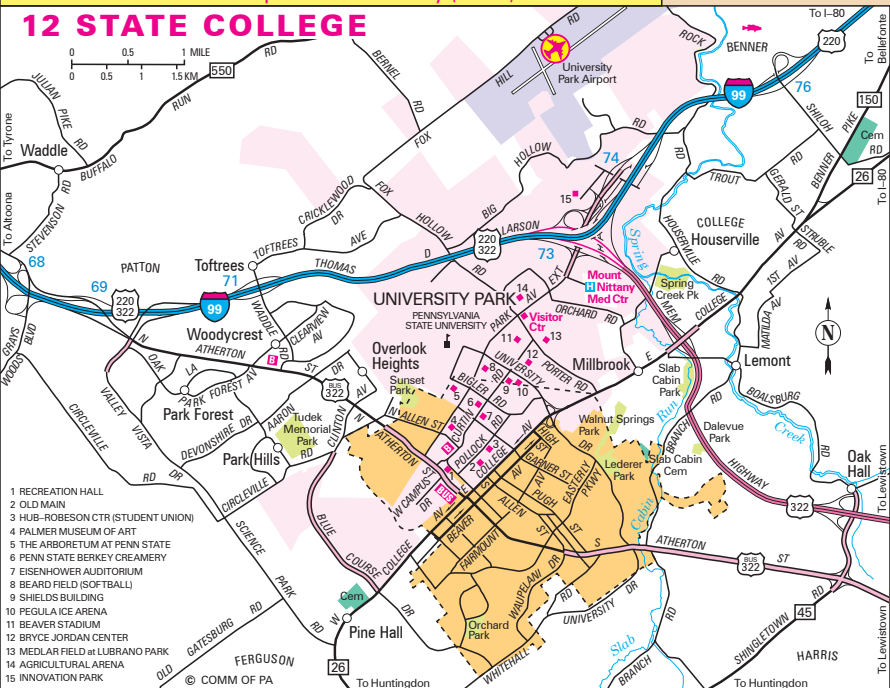

# 12 STATE COLLEGE

- 1 RECREATION HALL
- 2 OLD MAIN
- 3 HUB-ROBESON CTR (STUDENT UNION)
- 4 PALMER MUSEUM OF ART
- 5 THE ARBORETUM AT PENN STATE
- 6 PENN STATE BERKEY CREAMERY
- 7 EISENHOWER AUDITORIUM
- 8 BEARD FIELD (SOFTBALL)
- 9 SHIELDS BUILDING
- 10 PEGULA ICE ARENA
- 11 BEAVER STADIUM
- 12 BRYCE JORDAN CENTER
- 13 MEDLAR FIELD at LUBRANO PARK
- 14 AGRICULTURAL ARENA
- 15 INNOVATION PARK